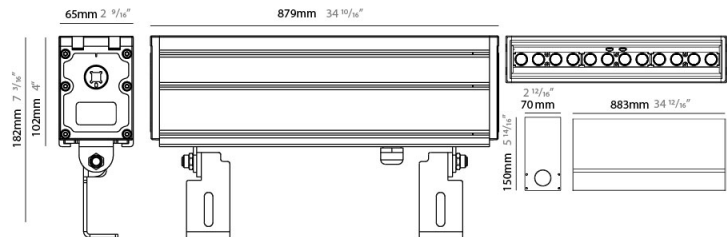

E12I0002- -

base number   Color   Lens
Temperature   Options

PROJECT
TYPE
SPECIFIER
QUANTITY
DATE

1. To build a product code in our configurator select the specify button on the base model # product page
2. To build a manual product code on this datasheet choose from the options listed below in blue font and add the suffix to the base model #

GENERAL

Series: LinearI 65
Partner: Zaneen
Division: Exterior
Installation: Recessed
Product Type: Wall Grazer
Mounting Location: In-Ground
Light Distribution: Uplight

PHYSICAL

Shape: Rectangle
Length (mm): 879
Length (in): 34 5/8
Width (mm): 65
Width (in): 2 9/16
Height (mm): 102
Height (in): 4
Weight (kg): 6
Weight (lbs): 13.2
Load Resistance (kg): 2500
Load Resistance (lbs): 5511
Diffuser: Extra clear tempered 6mm
Fixture Finish: BLK
Fixture Material: Extruded Aluminum
Cable Details: IP67 30cm Cable with Easy Lock system

ELECTRICAL

Lamp Type: LED
Input Wattage (W): 63
Total Output Wattage (W): 55.3
Dimming: 0-10V Dimming
Driver Included: Yes
Driver Location: Integrated
Driver Type: Constant Current - Universal
Driver Class: Class 2
Input Voltage (V): 120 - 277
Constant Current (MA): 500

LED

Color Temperature (°K): 2700 / 3000 / 4000
Nominal Lumen (lm): 5883
CRI: >82 CRI
Lamp Life (hrs): 100000

OPTICAL

Optic°: 10 / 28 / 40 / 12x32
Adjustability: Tilt ±20°

RATINGS AND CERTIFICATIONS

Certified By: Certified for North American Standards
IP Rating: IP67
IK Rating: IK09