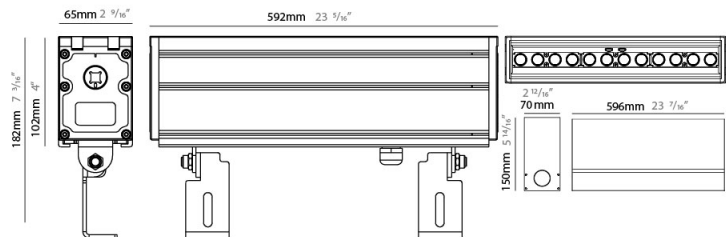

E12I0001- -

base number   Color   Lens
Temperature   Options

PROJECT
TYPE
SPECIFIER
QUANTITY
DATE

1. To build a product code in our configurator select the specify button on the base model # product page
2. To build a manual product code on this datasheet choose from the options listed below in blue font and add the suffix to the base model #

GENERAL

Series: LinearI 65
Partner: Zaneen
Division: Exterior
Installation: Recessed
Product Type: Wall Grazer
Mounting Location: In-Ground
Light Distribution: Uplight

PHYSICAL

Shape: Rectangle
Length (mm): 592
Length (in): 23 5/16
Width (mm): 65
Width (in): 2 5/16
Height (mm): 102
Height (in): 4
Weight (kg): 4
Weight (lbs): 8.8
Load Resistance (kg): 2500
Load Resistance (lbs): 5511
Diffuser: Extra clear tempered 6mm
Fixture Finish: BLK
Fixture Material: Extruded Aluminum
Cable Details: IP67 30cm Cable with Easy Lock system

ELECTRICAL

Lamp Type: LED
Input Wattage (W): 40.6
Total Output Wattage (W): 36.8
Dimming: 0-10V Dimming
Driver Included: Yes
Driver Location: Integrated
Driver Type: Constant Current - Universal
Driver Class: Class 2
Input Voltage (V): 120 - 277
Constant Current (MA): 500

LED

Color Temperature (°K): 2700 / 3000 / 4000
Nominal Lumen (lm): 3920
CRI: >82 CRI
Lamp Life (hrs): 100000

OPTICAL

Optic°: 10 / 28 / 40 / 12x32
Adjustability: Tilt ±20°

RATINGS AND CERTIFICATIONS

Certified By: Certified for North American Standards
IP Rating: IP67
IK Rating: IK09